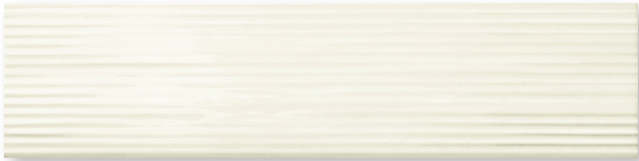

## STOCK SIZES

3"x12"

1"x12" Jolly

## AVAILABLE COLORS

*Bone*

*Musk*

*Sand*

*Silver*

*Smoke*

*White*

**Bone | 3"x12"**